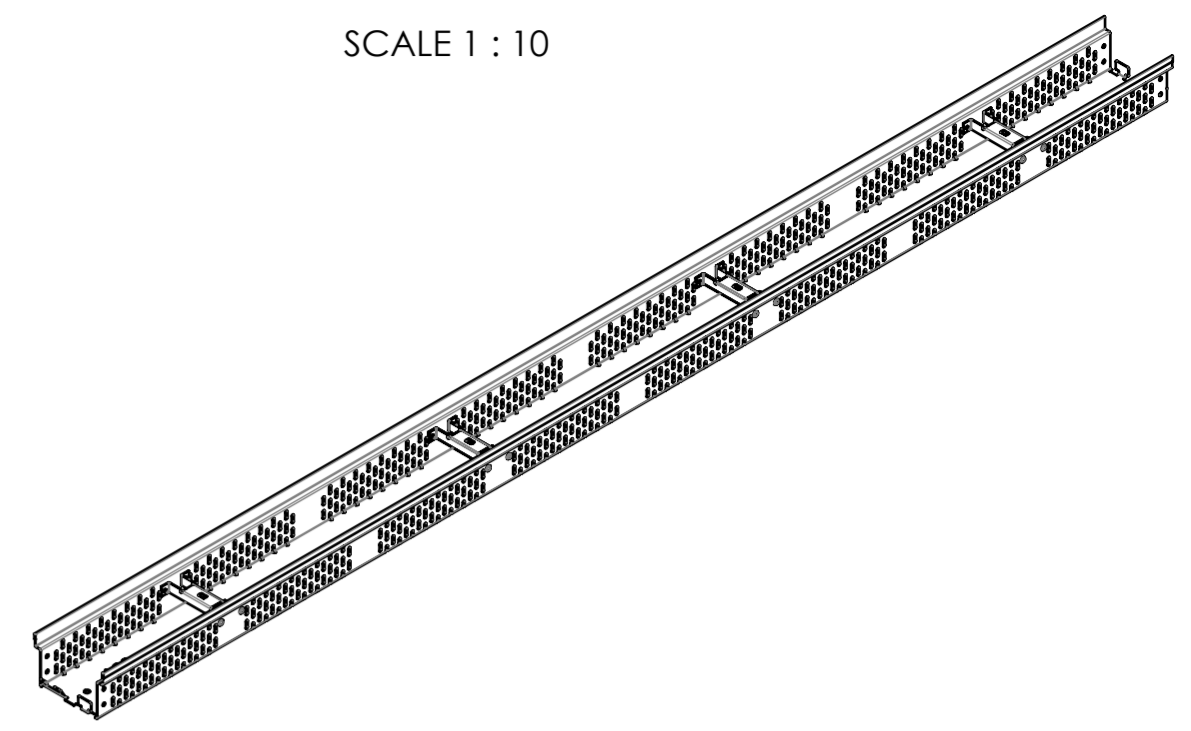

SCALE 1 : 10

local article number: 320649

ACO
ACO Severin Ahlmann
GmbH & Co. KG
24755 Rendsburg, Postfach 320
Tel. +49 4331 354-0
Email: development@aco.com
www.aco.com

drawing-no.: 1063925-M	index: 001	documenttype: marketing drw.
created by:	reviewed by:	projection: ISO-E scale: 1:5

title:
ACO Profile
ASM Profile Channel fixed height 80x130x2000, stainless steel
ZB Profile Rinne fixe Hoehe 80x130x2000, Edelstahl

The reproduction, distribution and utilization of this document as well as the communication of its contents to others without express authorization is prohibited. Offenders will be held liable for the payment of damages. All rights reserved in the event of the grant of a patent, utility model or design. Observe copyright by ISO 16016

release date: sheet:
1/1