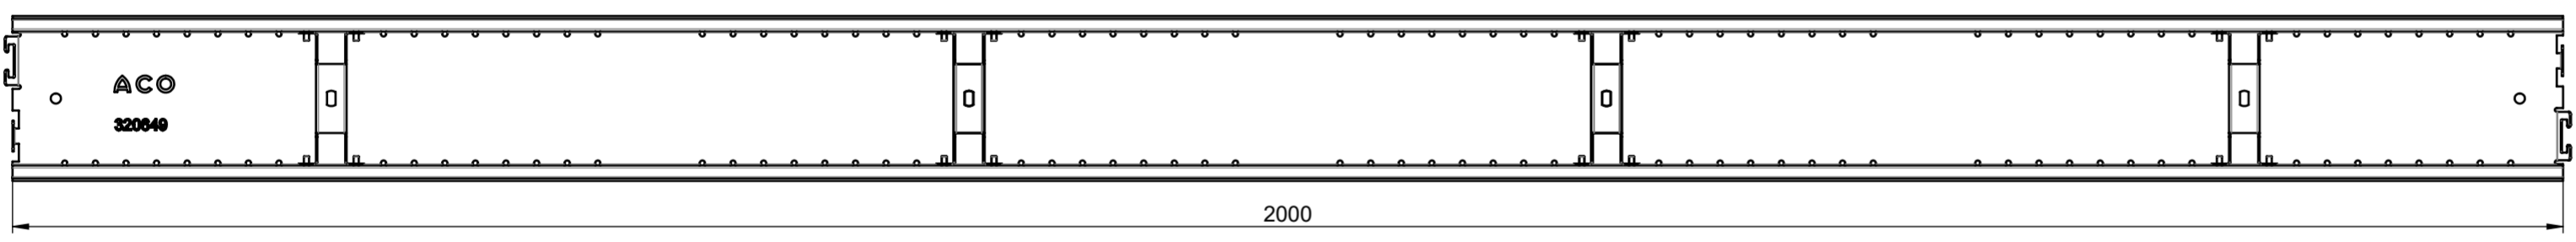

SCALE 1 : 10

local article number: 320649

ACO
ACO Severin Ahlmann
GmbH & Co. KG
24755 Rendsburg, Postfach 320
Tel. +49 4331 354-0
Email: development@aco.com
www.aco.com

drawing-no.: 1063925-M	index: 001	documenttype: marketing drw.
created by:	reviewed by:	projection: ISO-E scale: 1:5

title:
ACO Profile
ASM Profile Channel fixed height 80x130x2000, stainless steel
ZB Profile Rinne fixe Hoehe 80x130x2000, Edelstahl

The reproduction, distribution and utilization of this document as well as the communication of its contents to others without express authorization is prohibited. Offenders will be held liable for the payment of damages. All rights reserved in the event of the grant of a patent, utility model or design. Observe copyright by ISO 16016

release date: sheet:
1/1