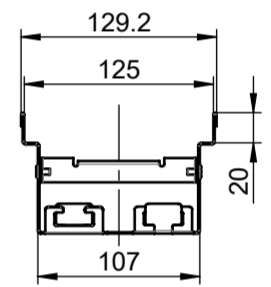

SCALE 1 : 10

local article number: 320649

ACO
ACO Severin Ahlmann
GmbH & Co. KG
24755 Rendsburg, Postfach 320
Tel. +49 4331 354-0
Email: development@aco.com
www.aco.com

drawing-no.: 1063925-M	index: 001	documenttype: marketing drw.
created by:	reviewed by:	projection: ISO-E scale: 1:5

title:
ACO Profile
ASM Profile Channel fixed height 80x130x2000, stainless steel
ZB Profile Rinne fixe Hoehe 80x130x2000, Edelstahl

The reproduction, distribution and utilization of this document as well as the communication of its contents to others without express authorization is prohibited. Offenders will be held liable for the payment of damages. All rights reserved in the event of the grant of a patent, utility model or design. Observe copyright by ISO 16016

release date: sheet:
1/1