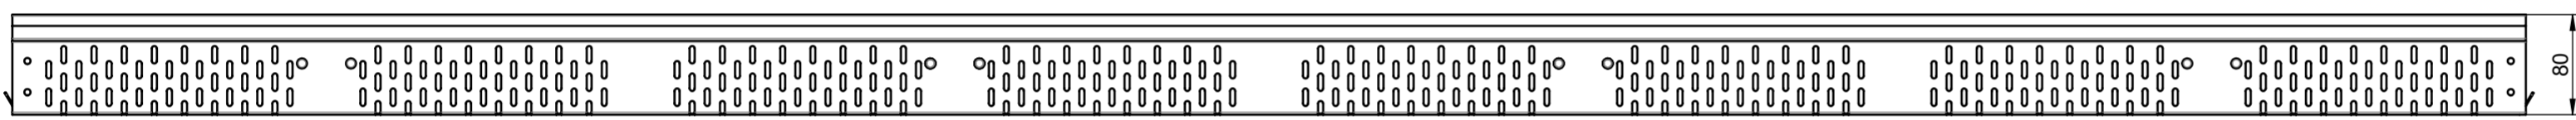

SCALE 1 : 10

local article number: 320649

ACO
ACO Severin Ahlmann
GmbH & Co. KG
24755 Rendsburg, Postfach 320
Tel. +49 4331 354-0
Email: development@aco.com
www.aco.com

drawing-no.: 1063925-M	index: 001	documenttype: marketing drw.
created by:	reviewed by:	projection: ISO-E scale: 1:5

title:
ACO Profile
ASM Profile Channel fixed height 80x130x2000, stainless steel
ZB Profile Rinne fixe Hoehe 80x130x2000, Edelstahl

The reproduction, distribution and utilization of this document as well as the communication of its contents to others without express authorization is prohibited. Offenders will be held liable for the payment of damages. All rights reserved in the event of the grant of a patent, utility model or design. Observe copyright by ISO 16016

release date: sheet:
1/1